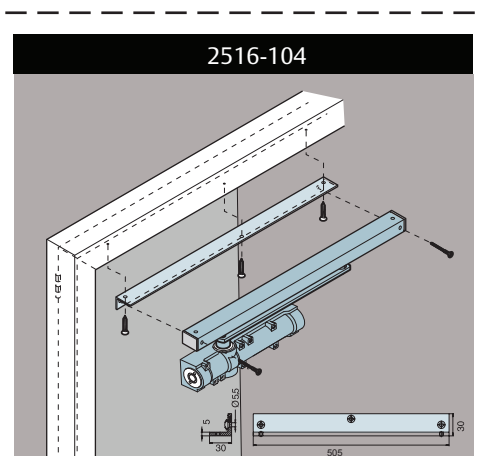

# 2615 SSS/SIL MOUNTING INSTRUCTIONS

ASSA ABLOY  
1300 LOCK UP (1300 562 587)  
lockweb.com.au