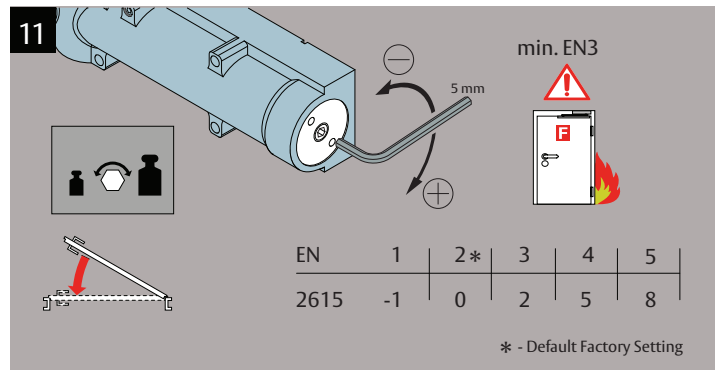

# 2615 SSS/SIL MOUNTING INSTRUCTIONS

ASSA ABLOY  
1300 LOCK UP (1300 562 587)  
lockweb.com.au