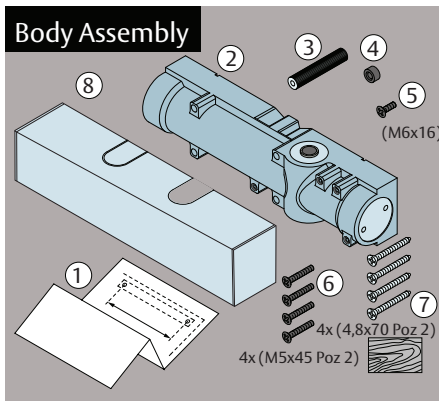

# 2615 SSS/SIL MOUNTING INSTRUCTIONS

ASSA ABLOY  
1300 LOCK UP (1300 562 587)  
lockweb.com.au