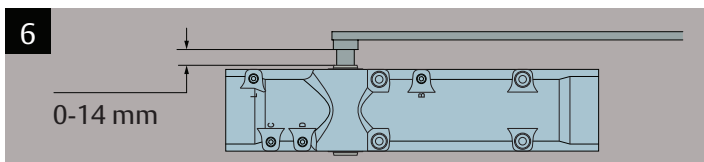

# 2615 SSS/SIL MOUNTING INSTRUCTIONS

ASSA ABLOY  
1300 LOCK UP (1300 562 587)  
lockweb.com.au