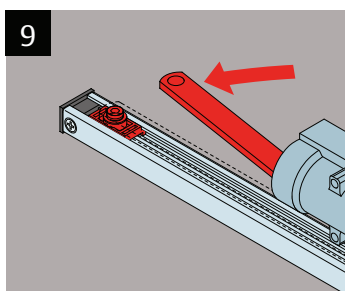

# 2615 SSS/SIL MOUNTING INSTRUCTIONS

ASSA ABLOY  
1300 LOCK UP (1300 562 587)  
lockweb.com.au