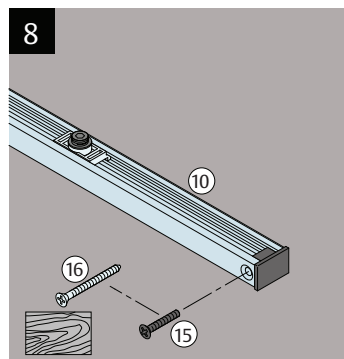

# 2615 SSS/SIL MOUNTING INSTRUCTIONS

ASSA ABLOY  
1300 LOCK UP (1300 562 587)  
lockweb.com.au