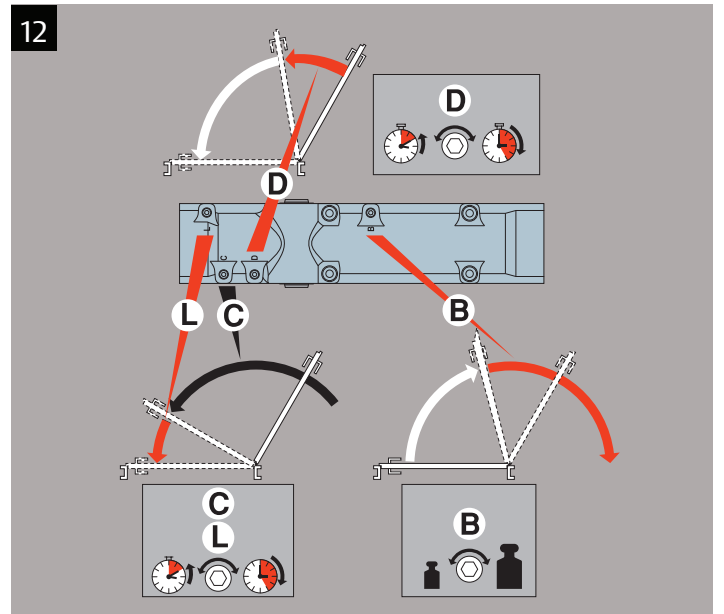

# 2615 SSS/SIL MOUNTING INSTRUCTIONS

ASSA ABLOY  
1300 LOCK UP (1300 562 587)  
lockweb.com.au