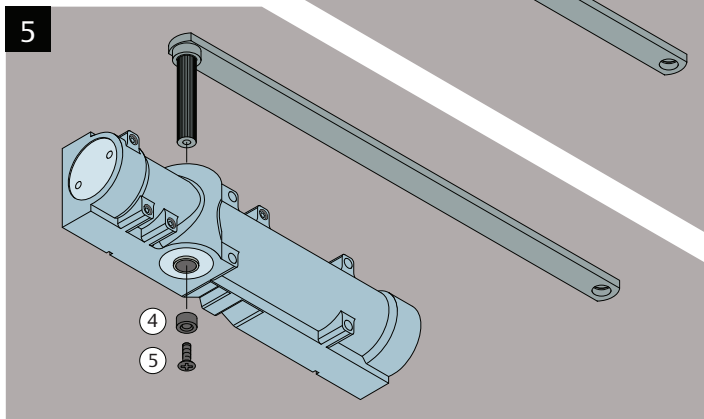

# 2615 SSS/SIL MOUNTING INSTRUCTIONS

ASSA ABLOY  
1300 LOCK UP (1300 562 587)  
lockweb.com.au