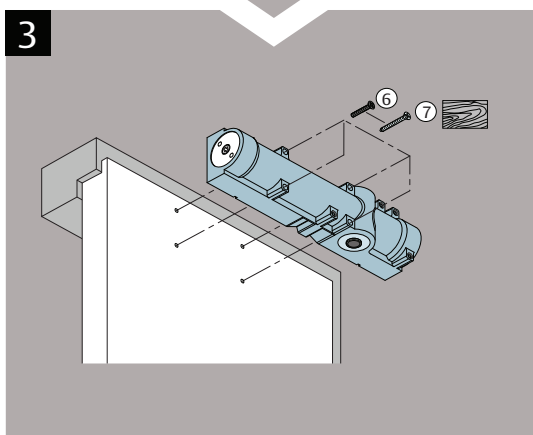

# 2615 SSS/SIL MOUNTING INSTRUCTIONS

ASSA ABLOY  
1300 LOCK UP (1300 562 587)  
lockweb.com.au