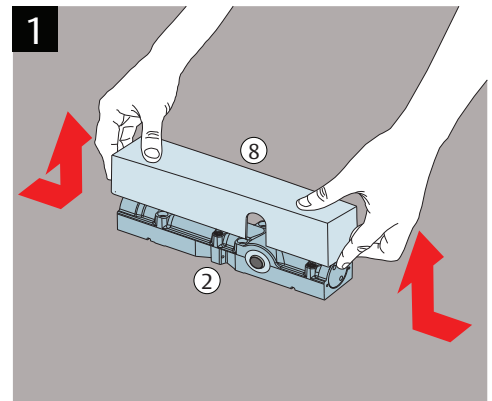

# 2615 SSS/SIL MOUNTING INSTRUCTIONS

ASSA ABLOY  
1300 LOCK UP (1300 562 587)  
lockweb.com.au