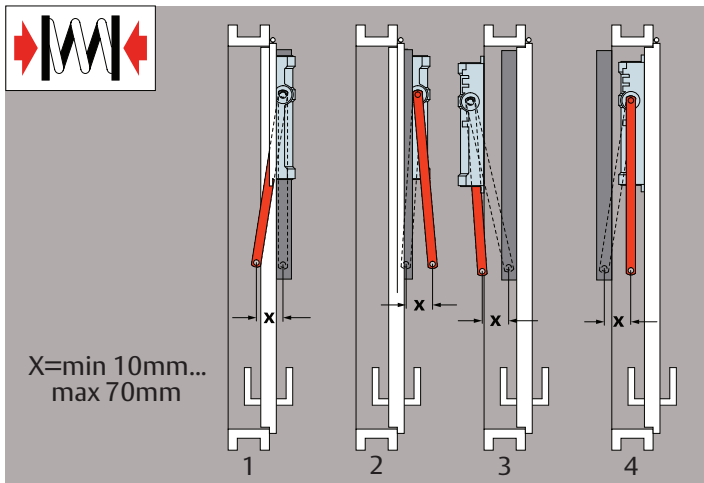

# 2615 SSS/SIL MOUNTING INSTRUCTIONS

ASSA ABLOY  
1300 LOCK UP (1300 562 587)  
lockweb.com.au