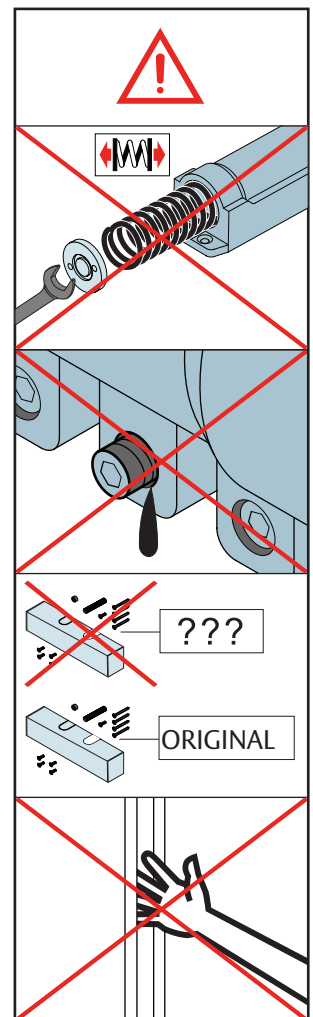

# 2615 SSS/SIL MOUNTING INSTRUCTIONS

ASSA ABLOY  
1300 LOCK UP (1300 562 587)  
lockweb.com.au