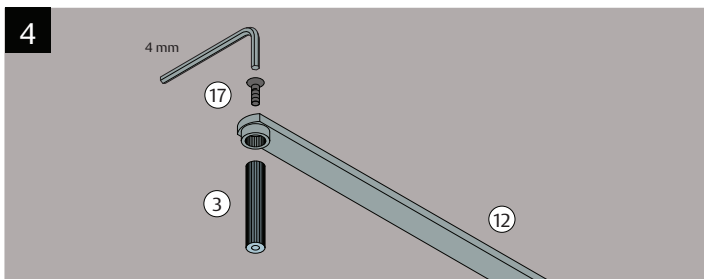

# 2615 SSS/SIL MOUNTING INSTRUCTIONS

ASSA ABLOY  
1300 LOCK UP (1300 562 587)  
lockweb.com.au