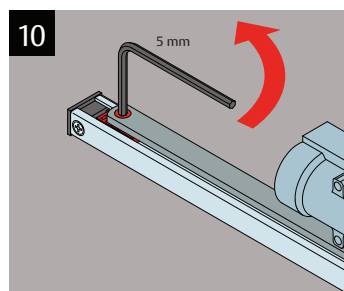

# 2615 SSS/SIL MOUNTING INSTRUCTIONS

ASSA ABLOY  
1300 LOCK UP (1300 562 587)  
lockweb.com.au