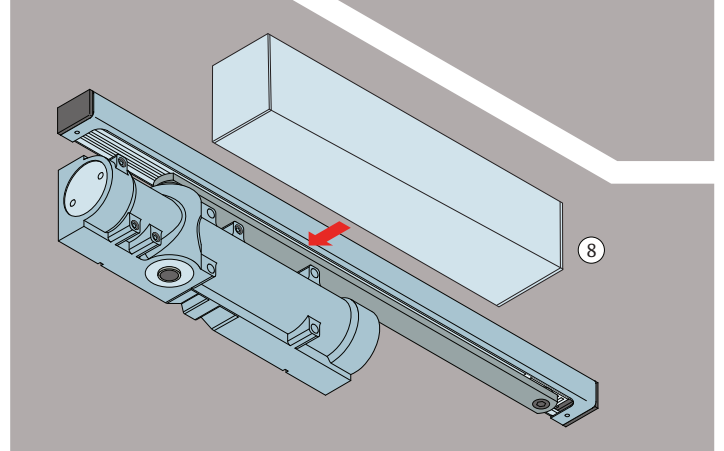

# 2615 SSS/SIL MOUNTING INSTRUCTIONS

ASSA ABLOY  
1300 LOCK UP (1300 562 587)  
lockweb.com.au