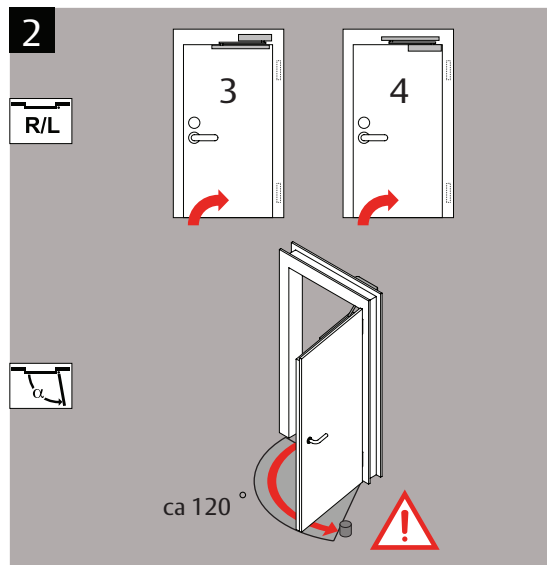

# 2615 SSS/SIL MOUNTING INSTRUCTIONS

ASSA ABLOY  
1300 LOCK UP (1300 562 587)  
lockweb.com.au