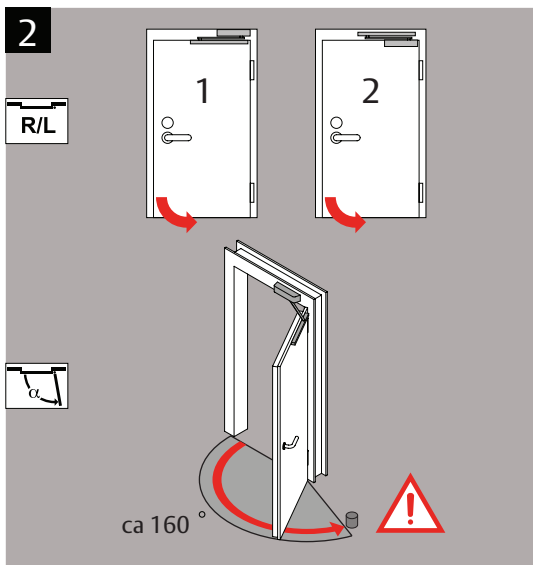

# 2615 SSS/SIL MOUNTING INSTRUCTIONS

ASSA ABLOY  
1300 LOCK UP (1300 562 587)  
lockweb.com.au