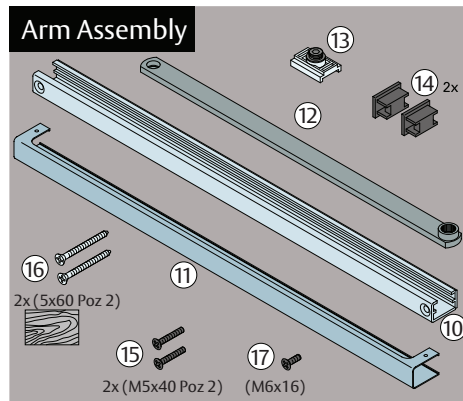

# 2615 SSS/SIL MOUNTING INSTRUCTIONS

ASSA ABLOY  
1300 LOCK UP (1300 562 587)  
lockweb.com.au