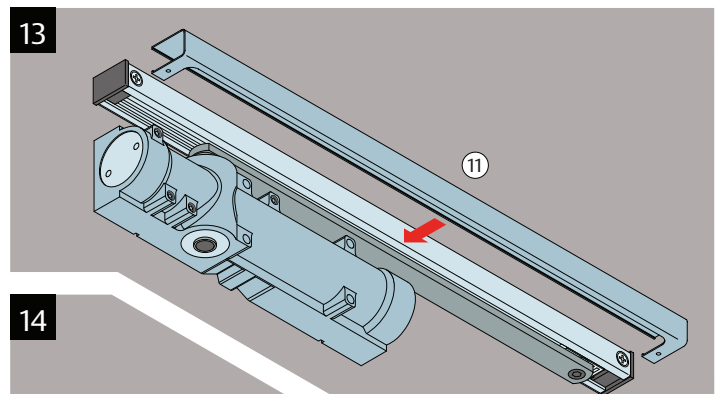

# 2615 SSS/SIL MOUNTING INSTRUCTIONS

ASSA ABLOY  
1300 LOCK UP (1300 562 587)  
lockweb.com.au