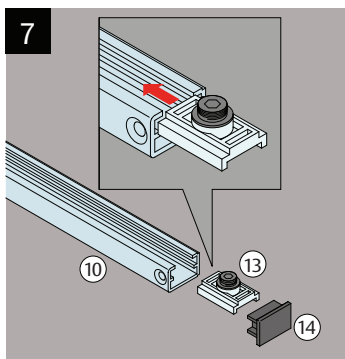

# 2615 SSS/SIL MOUNTING INSTRUCTIONS

ASSA ABLOY  
1300 LOCK UP (1300 562 587)  
lockweb.com.au