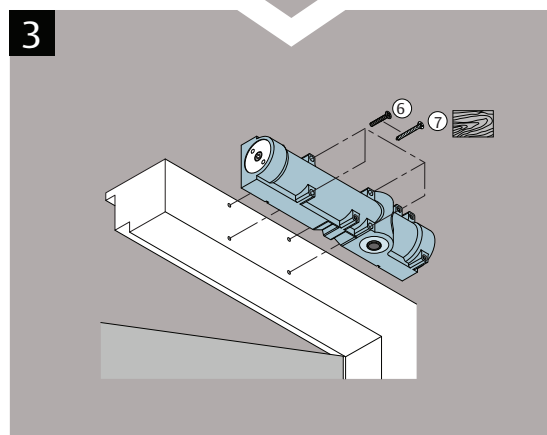

# 2615 SSS/SIL MOUNTING INSTRUCTIONS

ASSA ABLOY  
1300 LOCK UP (1300 562 587)  
lockweb.com.au