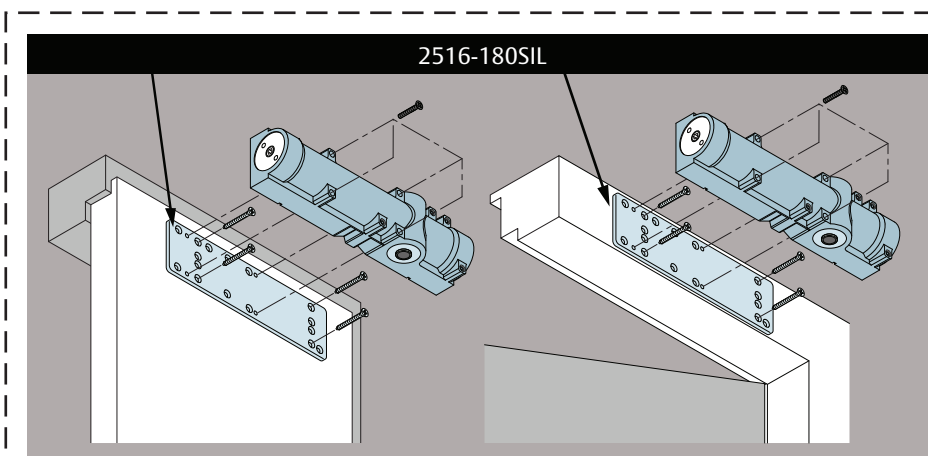

# 2615 SSS/SIL MOUNTING INSTRUCTIONS

ASSA ABLOY  
1300 LOCK UP (1300 562 587)  
lockweb.com.au