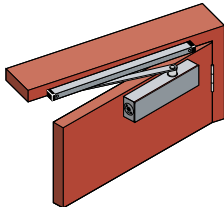

Part Numbers

7724SR

7724 Slide Arm Push Side

Closer installed on push side of door. This mounting position permits opening of 115°.