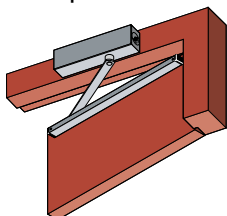

Part Numbers

7724SR

1300 LOCK UP (1300 562 587)
lockweb.com.au