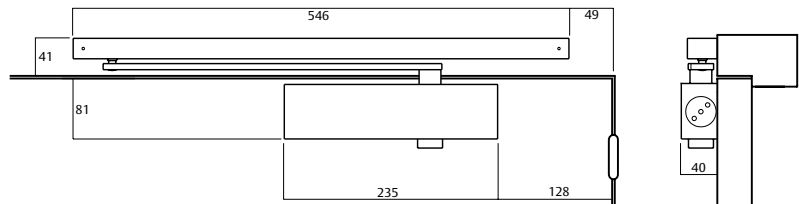

Part Numbers

7724SR

7724 Slide Arm Push Side

Closer installed on push side of door. This mounting position permits opening of 115°.