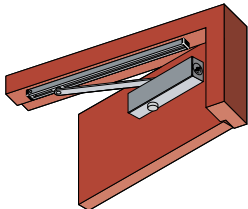

Part Numbers

7724SR

7724 Slide Arm Over Door Mounting Push Side

Closer installed on push side of door and top rail where conditions do not allow parallel mounting. This mounting position permits opening of 115°.