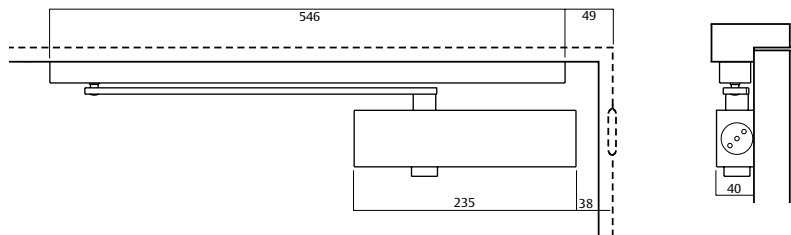

Part Numbers

7724SR

7724 Slide Arm Over Door Mounting Push Side

Closer installed on push side of door and top rail where conditions do not allow parallel mounting. This mounting position permits opening of 115°.