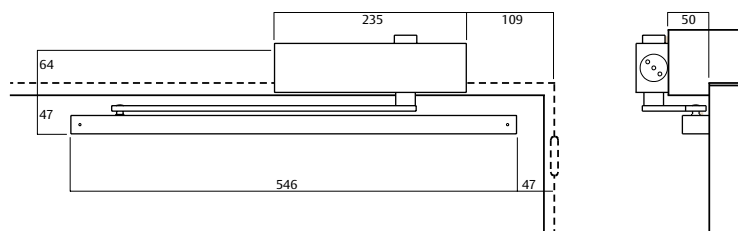

Part Numbers

7724SR

1300 LOCK UP (1300 562 587)
lockweb.com.au