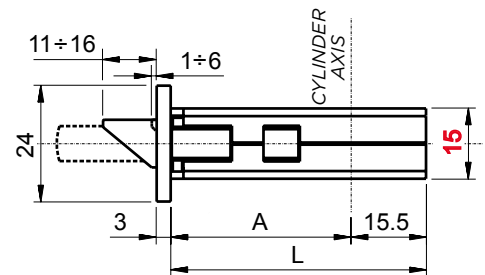

### 3 POINT LOCKING

#### Performa Lock - Aluminium Doors 7235

- Face plate length 2300mm but can be cut to length
- Minimum length 1700mm
- Three strike plates included with the lock
- Tested to over 200,000 opening/closing cycles under load
- 85mm cylinder spacing
- Deadbolts operated by cylinder
- Easy locking - gearing within main lock provide easy operation
- Low friction chamfered deadbolts help maintain weather seal compression for better thermal insulation and energy v saving
- Can be operated by double turn kit rather than lever furniture
- Flat faceplate versions suitable for timber doors (30, 40, 50 and 60mm backset)
- U channel faceplate versions suitable for aluminium doors (30, 40, 50 and 60mm backset)

#### Lock flat faceplate 24 X 3

Backset	A	L
30	27	42,5
40	37	52,5
50	47	62,5
60	57	73

#### Lock "U" faceplate 24 X 5

Backset	A	L
30	24	39,5
40	34	49,5
60	54	70