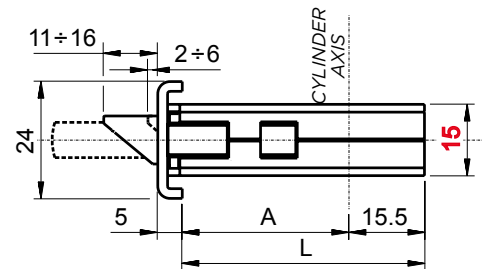

#### Performa Lock - Aluminium Doors 7235

- Face plate length 2300mm but can be cut to length
- Minimum length 1700mm
- Three strike plates included with the lock
- Tested to over 200,000 opening/closing cycles under load
- 85mm cylinder spacing
- Deadbolts operated by cylinder
- Easy locking - gearing within main lock provide easy operation
- Low friction chamfered deadbolts help maintain weather seal compression for better thermal insulation and energy v saving
- Can be operated by double turn kit rather than lever furniture
- Flat faceplate versions suitable for timber doors (30, 40, 50 and 60mm backset)
- U channel faceplate versions suitable for aluminium doors (30, 40, 50 and 60mm backset)

Images show "U" faceplace

#### Lock flat faceplate 24 X 3

Backset	A	L
30	27	42,5
40	37	52,5
50	47	62,5
60	57	73

#### Lock "U" faceplate 24 X 5

Backset	A	L
30	24	39,5
40	34	49,5
60	54	70