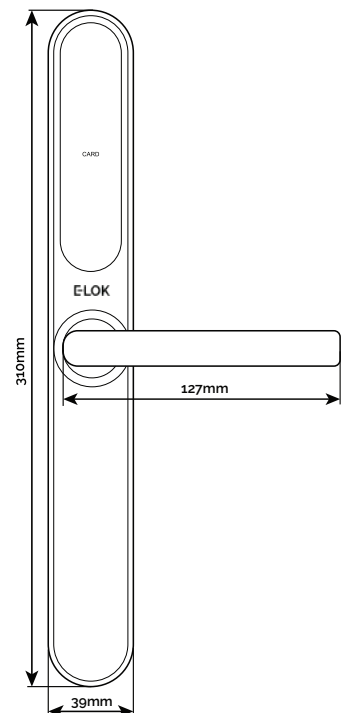

IP66 weather rated

Four easy unlock methods

Suits both Alu & Wooden Doors

Mechanical key override

Quick Tech Specs:

Batteries: 6V (4xAA Alkaline) included
Compatible With: E-LOK App and E-LOK Gateway Wi-Fi Access
Suitable Door Thickness: 30mm - 70mm
Max Num. Pincodes: 200 qty
Max Num. RFID Cards: 200 qty
Operating Humidity: 10-95% Humidity
Product Size (body only): 310mm(H)*39mm(W)*23mm(D)
Available Backsets: 30,35,40,45,60 and 70mm Backset
9-Series Residential Warranty: 2 Year Mechanical & Electrical

Basic Variants:

905-0-BLK (leverset)
905-60-BLK (lockset with 60mm Backset)
915-0-BLK (snib leverset)

Finish Options:

Electroplate Black -BLK
Stainless Steel -SS
Satin Brass -SB
Gun Metal -GM

920 -Lever for narrow backset lock
-Available as an accessory/add-on in all 4 colours