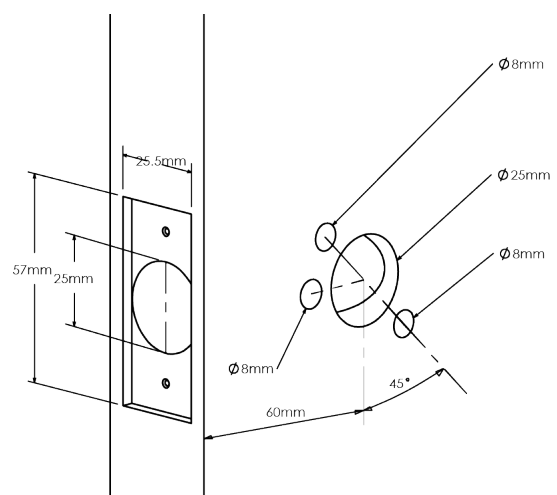

Privacy door preparation