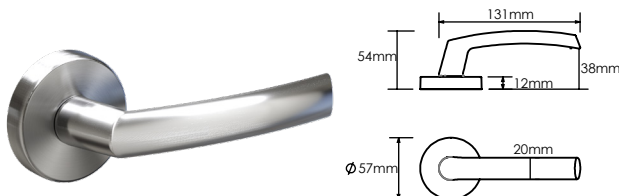

Stella

● SCP