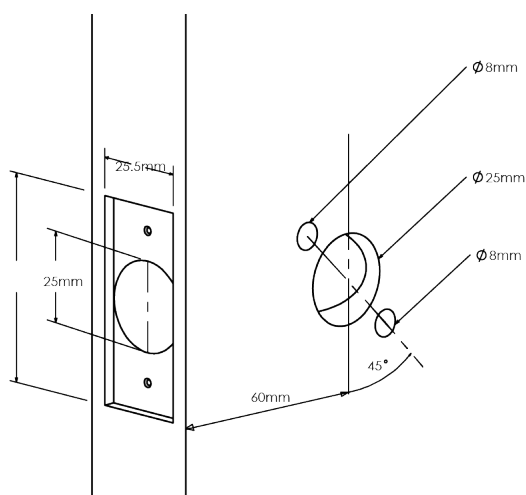

Passage door preparation