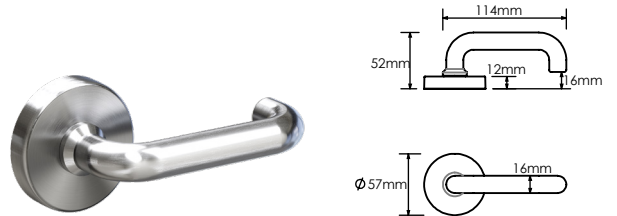

The Medio Series features new QuickFix™ technology, which revolutionises the fixing mechanism for faster door hardware installation.

Features

- Available in five architecturally inspired lever designs
- Lever and rose constructed of high purity zinc alloy
- Built-in privacy push-button for ease of use
- Can be used with Schlage tubular latches, ME Series mortice locks or 990 Series mortice locks
- All levers are non-handed
- Concealed through fixed screws
- Centra lever is AS1428:1-2009 compliant
- Features new QuickFix™ technology - install door lever in under 30 seconds after installation of the latch and strike
- Rivera and Sierra are also available in high quality electro plated finishes - aged brushed copper (ABC) and matt black (MB)

Specifications

Door type	Timber or metal
Door thickness	Furniture set 30mm to 55mm Passage set 30mm to 50mm Privacy set 30mm to 42mm
Backset	60mm for passage and privacy
Schlage spindle size	7.6mm
Compatible locks/latches	Schlage tubular latches, ME Series mortice locks, 990 Series mortice locks
Fixing	Concealed
Materials	Zinc die cast lever and rose
Finishes	Satin chrome plate Matt black (Rivera & Sierra) Aged brushed copper (Rivera & Sierra)
Warranty	10 year mechanical when used on residential applications 10 year finish for satin chrome plate 1 year finish for matt black and aged brushed copper

Functions	Outside	Inside
Dummy trim Inactive lever which is used as a door pull or matching trim		
Furniture Set (no latch supplied) Two levers to be used with a latch or mortice lock		
Passage set (60mm backset, latch supplied) Both levers always unlocked		
Privacy set (60mm backset, latch supplied) Internal push button to lock outside lever with emergency release.		

Medio Series lever designs

Alba

● SCP

Centra

● SCP

Rivera

● ABC ● MB ● SCP

Sierra