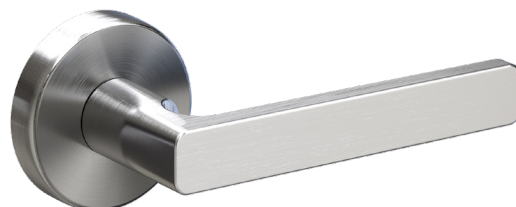

SCHLAGE

Medio Series

Door furniture

The Schlage Medio Series is designed for everyday living with a balance of perfect styling, function and aesthetics. The Medio Series includes five harmonious lever designs, providing the perfect look and feel to suit the styling of modern homes. These levers come in a range of high quality electro plated finishes including satin chrome plate, aged brushed copper and matt black. They are designed for residential use only and not for commercial applications, or for use with door closers.

The Medio Series features new QuickFix™ technology, which revolutionises the fixing mechanism for faster door hardware installation.

Features

- Available in five architecturally inspired lever designs
- Lever and rose constructed of high purity zinc alloy
- Built-in privacy push-button for ease of use
- Can be used with Schlage tubular latches, ME Series mortice locks or 990 Series mortice locks
- All levers are non-handed
- Concealed through fixed screws
- Centra lever is AS1428:1-2009 compliant
- Features new QuickFix™ technology - install door lever in under 30 seconds after installation of the latch and strike
- Rivera and Sierra are also available in high quality electro plated finishes - aged brushed copper (ABC) and matt black (MB)

Specifications

Door type	Timber or metal
Door thickness	Furniture set 30mm to 55mm Passage set 30mm to 50mm Privacy set 30mm to 42mm
Backset	60mm for passage and privacy
Schlage spindle size	7.6mm
Compatible locks/latches	Schlage tubular latches, ME Series mortice locks, 990 Series mortice locks
Fixing	Concealed
Materials	Zinc die cast lever and rose
Finishes	Satin chrome plate Matt black (Rivera & Sierra) Aged brushed copper (Rivera & Sierra)
Warranty	10 year mechanical when used on residential applications 10 year finish for satin chrome plate 1 year finish for matt black and aged brushed copper