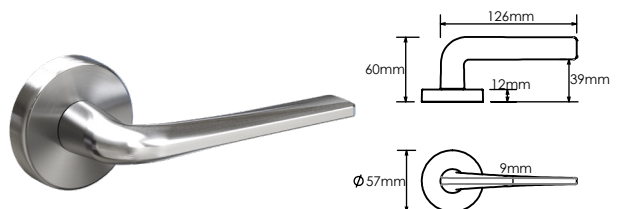

Sierra

● ABC ● MB ● SCP