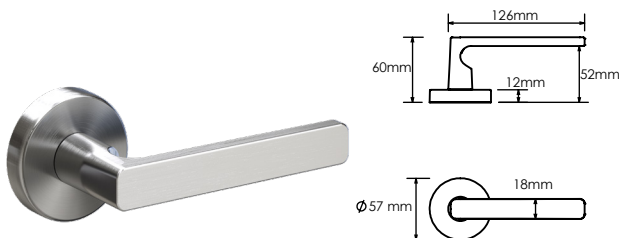

Rivera

● ABC ● MB ● SCP