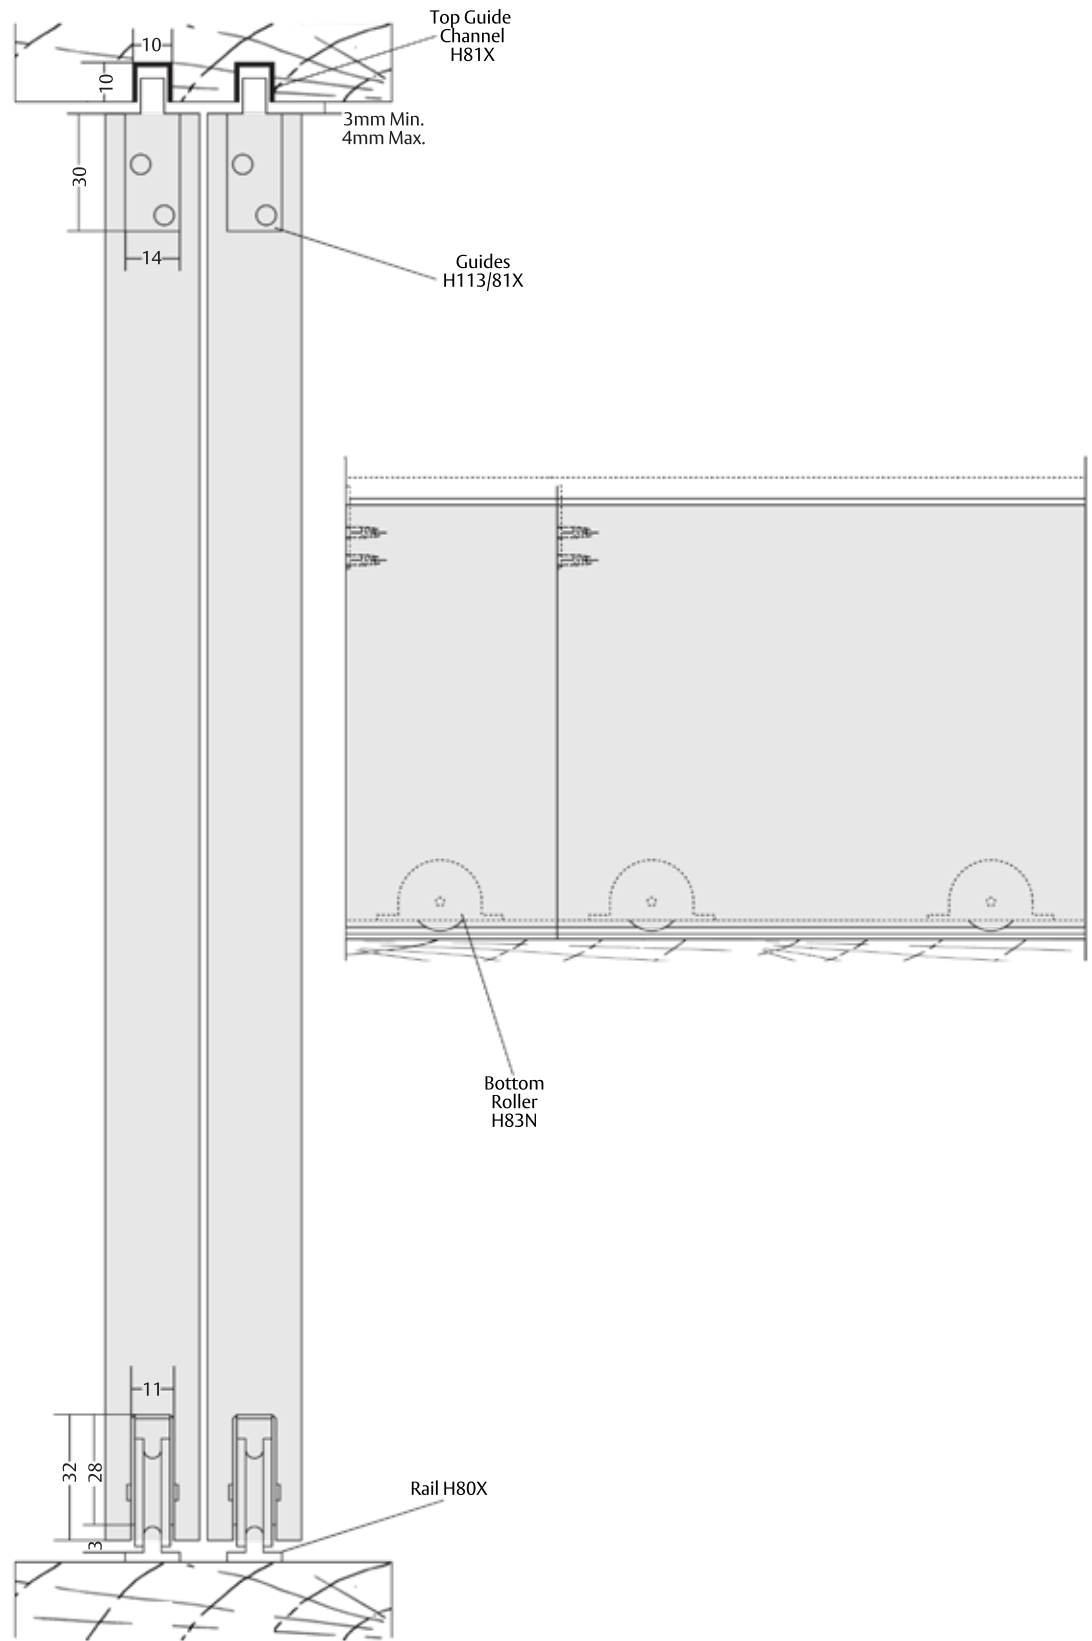

HENDERSON

ISSUE 1-0515