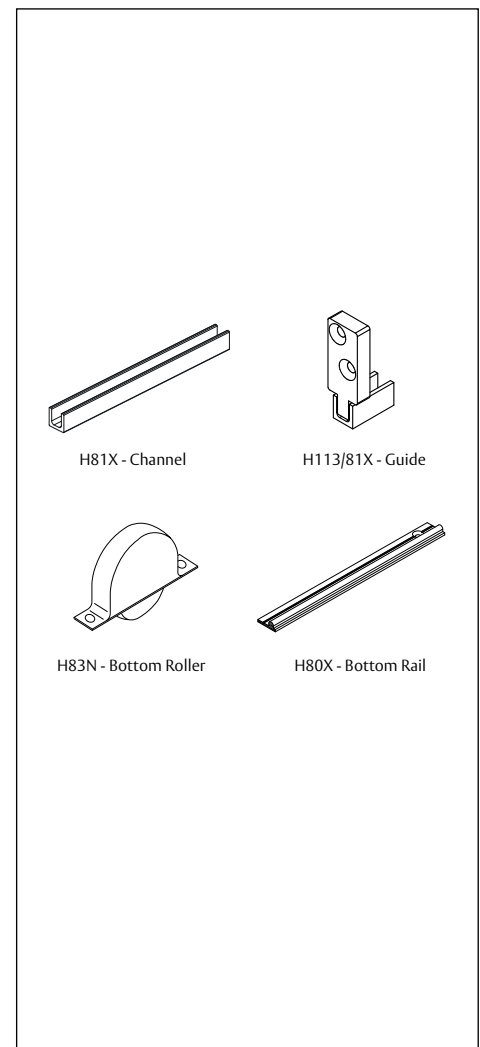

LORETTO

For bottom rolling wardrobe doors. Max 25kg each leaf.

APPLICATION

- Ideal for wardrobe and cupboard doors
- For timber framed and composite doors
- Quiet and smooth - nylon guides and rollers

DOOR SPECIFICATION

Track System	Loretto
For Individual Door Leaves:	
Max Panel Weight	25kg
Max Panel Width	900mm
Panel Thickness	20-45mm
Max Panel Height	2400mm

STANDARD SETS AND PACKS

Sets comprises of Bottom Rail x2 (**H80X**), Top Guide Channel x2 (**H81X**), Nylon Bottom Rollers x4 (**H83N**), Nylon Top Guides x4 (**H113/81X**) for 2 doors

Set No	Opening width	Track length	Hardware for
HD4	1200mm	1200mm	2 doors
HD5	1500mm	1500mm	2 doors
HD6	1800mm	1800mm	2 doors

HARDWARE SPECIFICATION

Rail	H80X	Aluminium top and bottom rail <i>Available 1200, 1500, 1800, 2400, 3600mm lengths</i>
Channel	H81X	Aluminium top guide channel <i>Available 1200, 1500, 1800, 2400, 3600mm lengths</i>
Guides	H113/81X	Top guide
Bottom Rollers	H83N	Nylon wheeled bottom rollers
Accessories		