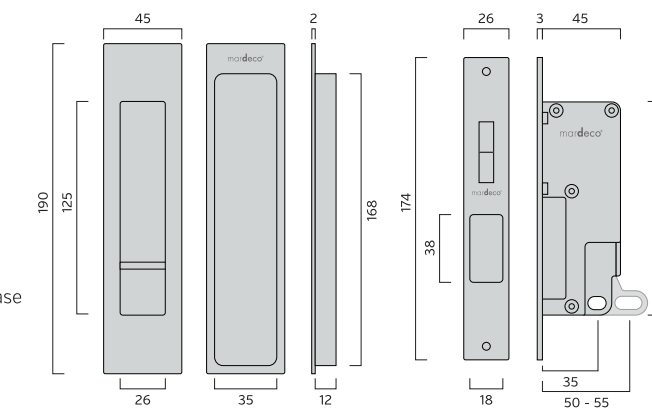

4 m series FLUSH PULL PRIVACY SET

APPLICATION
Sliding Doors
(Timber or Aluminium)
Door thickness 34 - 50mm
Backset 35mm & 50 - 55mm

CONTENTS
1 x Flush Pull Privacy Slide
1 x Flush Pull Emergency Release
1 x Sliding Door Lock
1 x Striker Plate & Box
Fixing Components

FINISH	CODE
Brushed Nickel	BN8004/SET
Satin Chrome	SC8004/SET
Bronze	BR8004/SET
Black	BL8004/SET
Polished Chrome	PC8004/SET
Satin Brass	BRS8004/SET