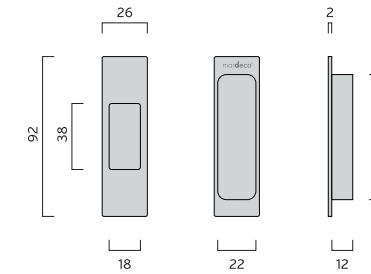

1 m series END PULL

APPLICATION
Sliding Doors
(Timber or Aluminium)
Kitchen Cabinets

CONTENTS
1 x End Pull
Fixing Components

FINISH	CODE
Brushed Nickel	BN8001/92
Satin Chrome	SC8001/92
Bronze	BR8001/92
Black	BL8001/92
Polished Chrome	PC8001/92
Satin Brass	BRS001/92