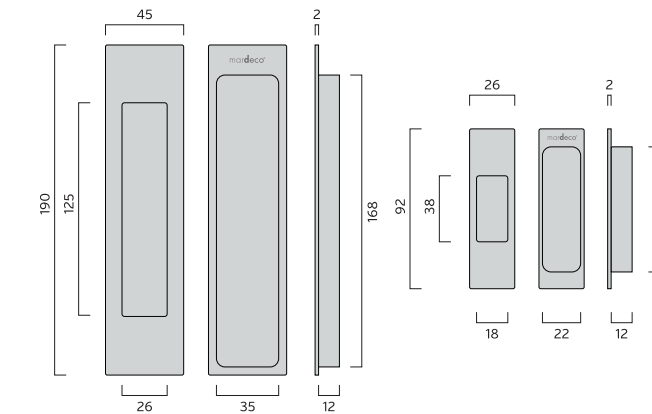

2 m series FLUSH PULL

APPLICATION
Sliding Doors
(Timber or Aluminium)
Kitchen Cabinets

CONTENTS
1 x Flush Pull
Fixing Components

FINISH	CODE
Brushed Nickel	BN8002/190
Satin Chrome	SC8002/190
Bronze	BR8002/190
Black	BL8002/190
Polished Chrome	PC8002/190
Satin Brass	BRS8002/190

4 m series FLUSH PULL PRIVACY SET

APPLICATION
Sliding Doors
(Timber or Aluminium)
Door thickness 34 - 50mm
Backset 35mm & 50 - 55mm

CONTENTS
1 x Flush Pull Privacy Slide
1 x Flush Pull Emergency Release
1 x Sliding Door Lock
1 x Striker Plate & Box
Fixing Components