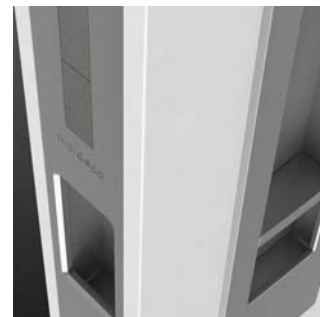

INNOVATIVE AND SOPHISTICATED

mardeco®
international Ltd

we handle the best

The Mardeco M-Series range of flush pulls are attractively packaged with detailed installation instructions and additional parts for multiple applications and door gauges.