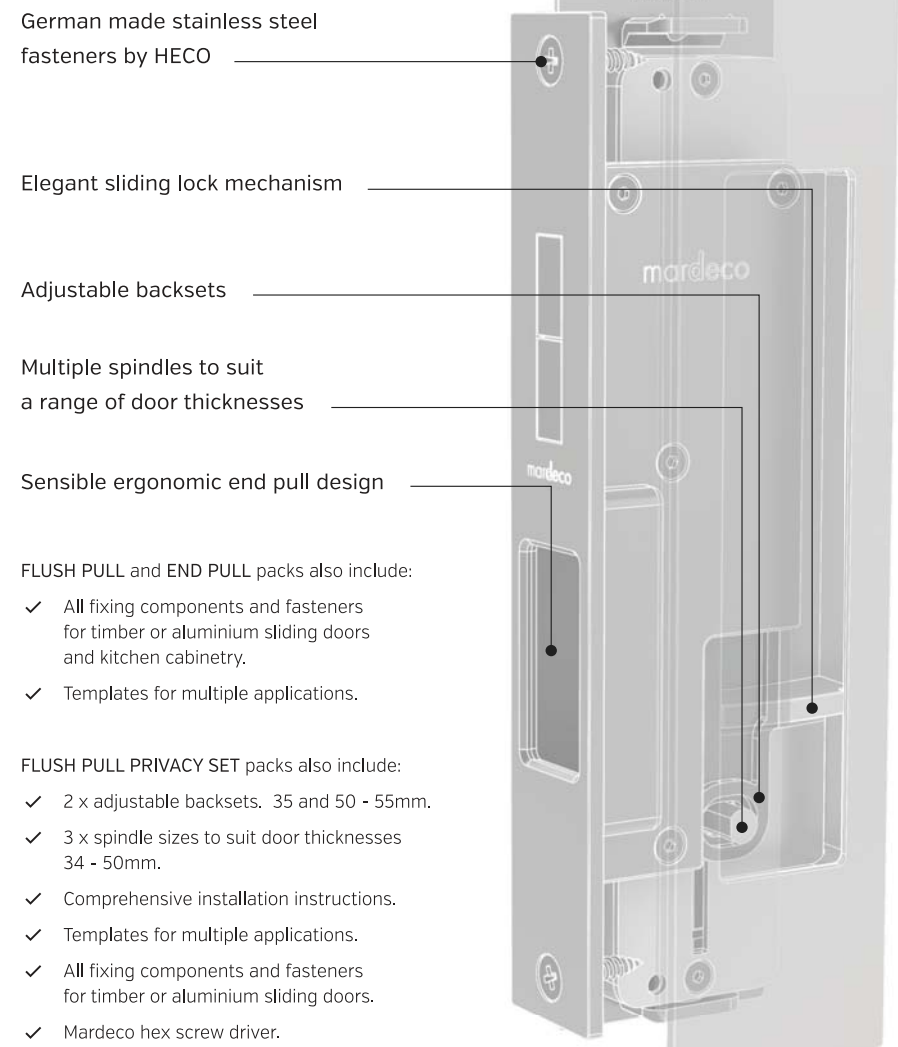

UNCOMPROMISING SIMPLICITY

The M-Series range of sliding door hardware by Mardeco represents a new age of flush pull handles and privacy locks for timber and aluminium sliding doors.

Packed with innovation and sophistication, these sleek, modern handles represent simplicity through uncompromising design. With Mardeco taking the time to get the range perfect, quality and ease of use have been emphasised in every aspect, from the handles themselves to the installation resources and packaging.

Designed in New Zealand, the M-Series perfectly represents what Mardeco is all about ... quality, design and good service. M-Series hardware comes with detailed installation instructions and additional parts for multiple applications, giving your project a cohesive look.

There are so many decisions to be made when it comes to fitting out a project, yet the decision about which sliding door hardware to choose is an easy one with the M-Series by Mardeco.

Everything you need to get it right on site.