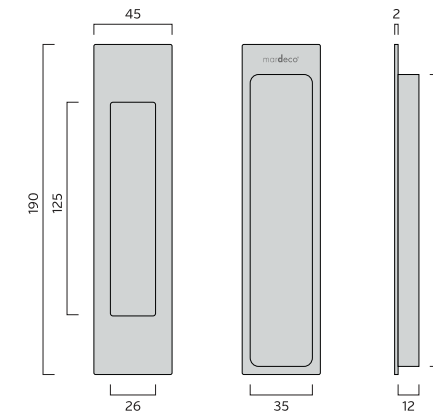

2 m series FLUSH PULL

APPLICATION
Sliding Doors
(Timber or Aluminium)
Kitchen Cabinets

CONTENTS
1 x Flush Pull
Fixing Components

FINISH	CODE
Brushed Nickel	BN8002/190
Satin Chrome	SC8002/190
Bronze	BR8002/190
Black	BL8002/190
Polished Chrome	PC8002/190
Satin Brass	BRS8002/190