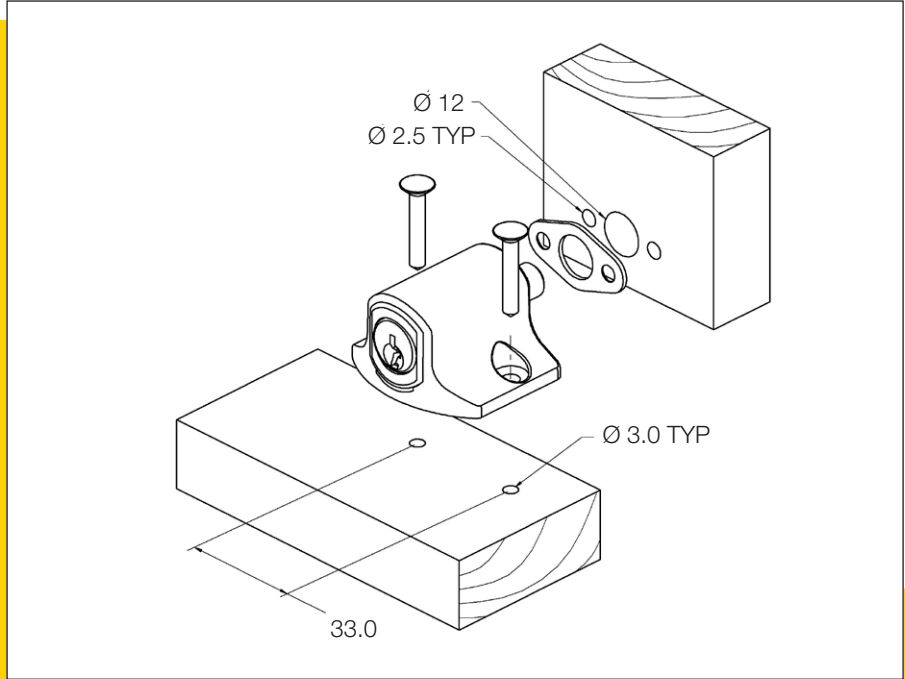

Presslock for windows

The world's favourite lock

RES-FLY-029 - YALE - 1012NZ

ASSA ABLOY New Zealand Ltd.
6 Armstrong Road, Albany, Auckland 0632
info.nz@assaabloy.com
www.yalelock.co.nz

ASSA ABLOY Australia Pty Ltd.
235 Huntingdale Road, Oakleigh, Victoria 3166
info.au@assaabloy.com
www.assaabloy.com.au