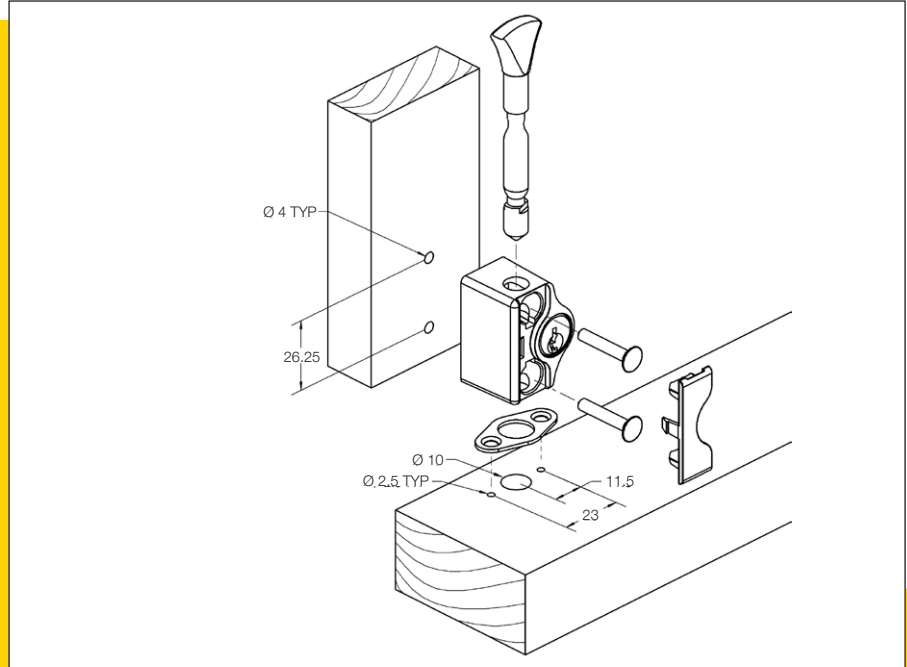

# Pushlock for windows

The Pushlock is a secure locking window bolt for deadlocking timber or uPVC awning, casement, sliding or double hung windows. The strongly constructed lock body provides maximum strength for any window that requires more security.

#### Features

- 8mm diameter bolt provides real security
- Reversible bolt to allow cylinder to be located on the left or the right of the lock body to suit application
- Concealed fixing for security and style
- Easy to install
- Stainless steel ferrule for added security
- Can be keyed alike to other ASSA ABLOY CYL4™ locks for one key convenience
- New Zealand made

# Pushlock for windows

The world's favourite lock

	A - Bolt length	B - Bolt thrown length	C - Bolt unthrown length
Standard bolt	81.5mm	24mm	0mm

ASSA ABLOY New Zealand Ltd.  
6 Armstrong Road, Albany, Auckland 0632  
info.nz@assaabloy.com  
www.yalelock.co.nz