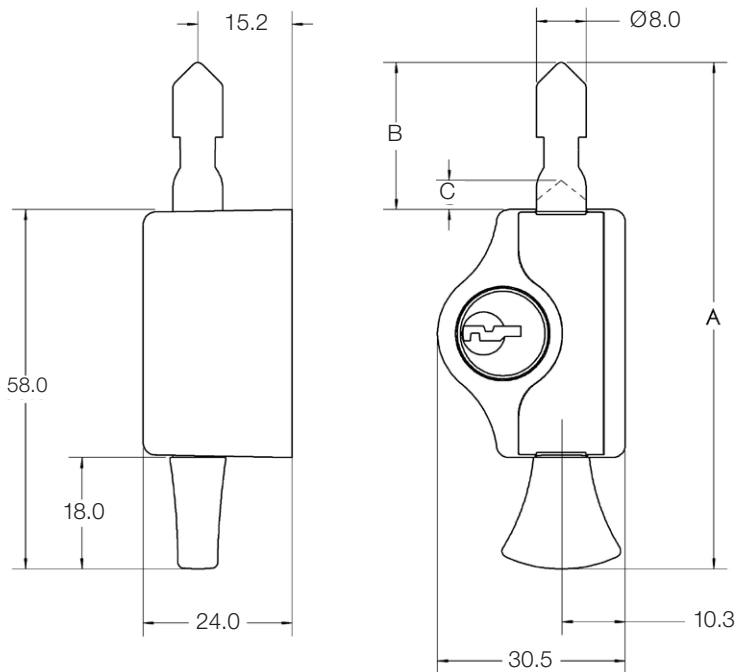

# Pushlock for windows

The Pushlock is a secure locking window bolt for deadlocking timber or uPVC awning, casement, sliding or double hung windows. The strongly constructed lock body provides maximum strength for any window that requires more security.

#### Features

- 8mm diameter bolt provides real security
- Reversible bolt to allow cylinder to be located on the left or the right of the lock body to suit application
- Concealed fixing for security and style
- Easy to install
- Stainless steel ferrule for added security
- Can be keyed alike to other ASSA ABLOY CYL4™ locks for one key convenience
- New Zealand made

# Pushlock for windows

The world's favourite lock

	A - Bolt length	B - Bolt thrown length	C - Bolt unthrown length
Standard bolt	81.5mm	24mm	0mm

ASSA ABLOY New Zealand Ltd.  
6 Armstrong Road, Albany, Auckland 0632  
info.nz@assaabloy.com  
www.yalelock.co.nz